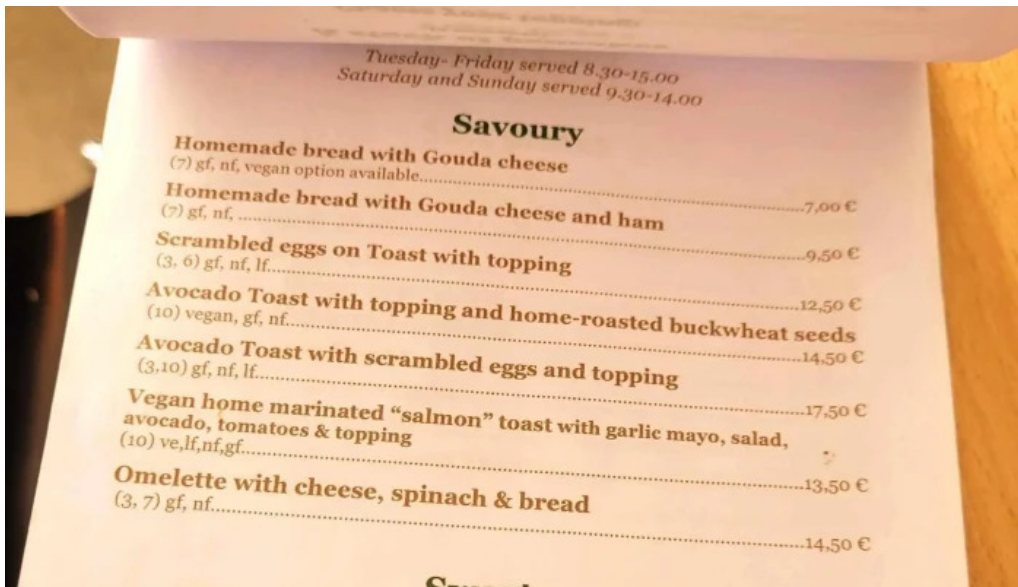

Cafe ndeg12 no bei mir