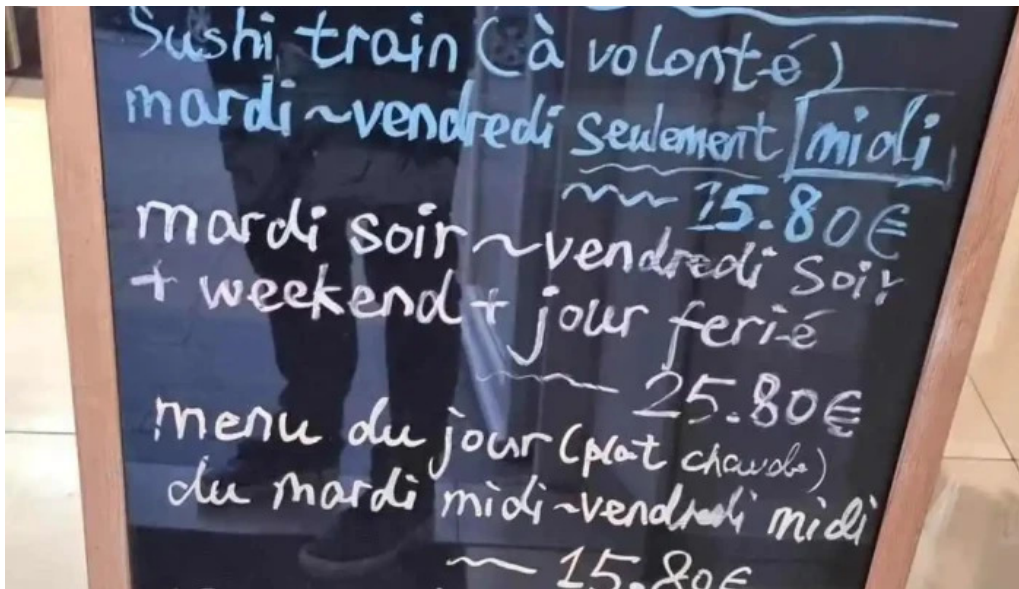

Biller

Restaurant hatakki vom inhaber

Restaurant hatakki videos

Restaurant hatakki telefon

Restaurant hatakki sushi

Restaurant hatakki street view 360deg fotos

Restaurant hatakki speisekarte

Restaurant hatakki saft